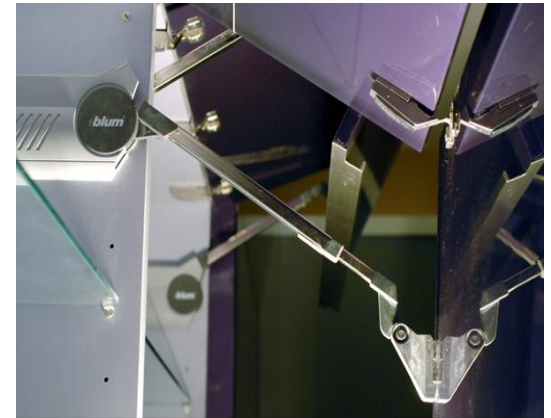

Lacquer kitchen cabinet

Item No. KL001
Door: Lacquer
Handle type: L/C style handle free

Item No. KL002
Door: Lacquer
Handle type: Push open

Item No.: KL003
Door: Lacquer
Handle type: Push open

Automatic Blum HF

Arc-shaped corner

Item No. KL004
Door: Lacquer
Handle type: Top mount handle

Item No. KL005

Door: Lacquer

Handle type: L/C style handle free

Item No.: KL006

Door: Lacquer

Handle type: 45° tilt cut

Round stainless steel

Country style

Square stainless steel

Classical style

Popular Handle Styles - 2

45° tilt cut

Front curved

L/C carcass handle