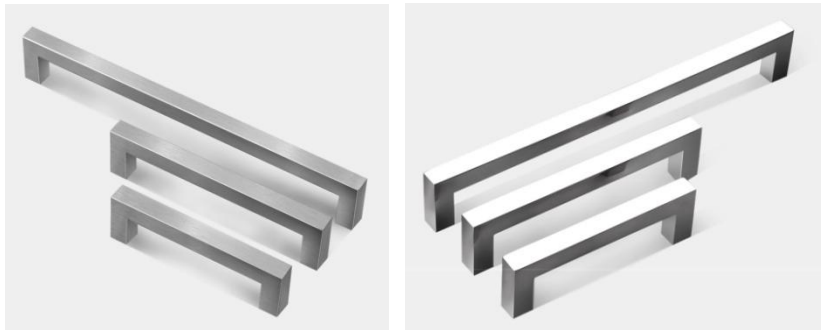

Pull out basket - fashion

Pull out basket - medium

Pull out basket - diamond

Tall basket – 450 & 600 width

Swing basket - fashion

Pull out basket - medium

Pull out basket - diamond

Popular Handle Styles - 1

Round stainless steel

Country style

Square stainless steel

Classical style

Popular Handle Styles - 2

45° tilt cut

Front curved

L/C carcass handle