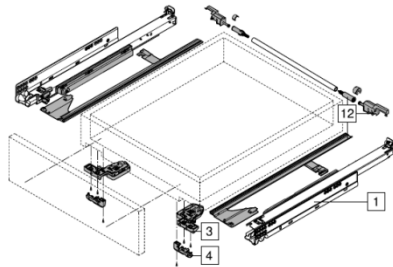

Soft Close Rail & Wooden Drawer Box

Soft close rail for wood drawers including dovetail drawer, U shape drawer etc